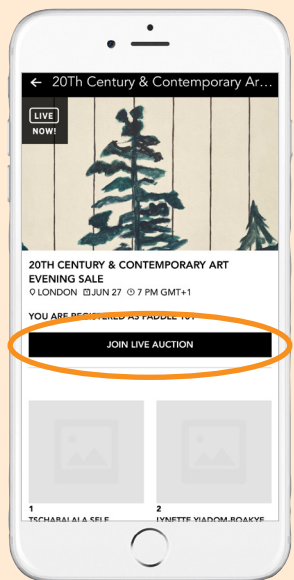

5

恭喜,您赢得竞拍!

Current Lot 49 49/210
JULIAN OPIE
Watching Suzanne (back) No.1-10, 2006
Estimate £20,000-£30,000

Your Bid: £16,000

YOU WON LOT 49!

You should receive an email with more instructions.

1:24:38 PM £16,000
Paddle #102 (You)

1:24:07 PM £15,000
Floor bid

1:23:25 PM £14,000
Paddle #102 (You)

1

透过拍卖页面参与实时竞拍

2

向右滑动即可出价

3

出价正在等待确认