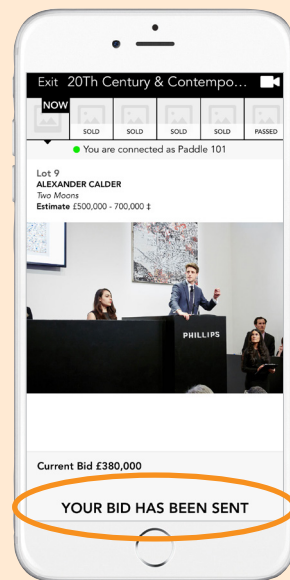

5

恭喜,您赢得竞拍!

Current Lot 49 49/210
JULIAN OPIE
Watching Suzanne (back) No.1-10, 2006
Estimate £20,000-£30,000

Your Bid: £16,000

YOU WON LOT 49!

You should receive an email with more instructions.

1:24:38 PM £16,000
Paddle #102 (You)

1:24:07 PM £15,000
Floor bid

1:23:25 PM £14,000
Paddle #102 (You)

1

透过拍卖页面参与实时竞拍

2

向右滑动即可出价

3

出价正在等待确认