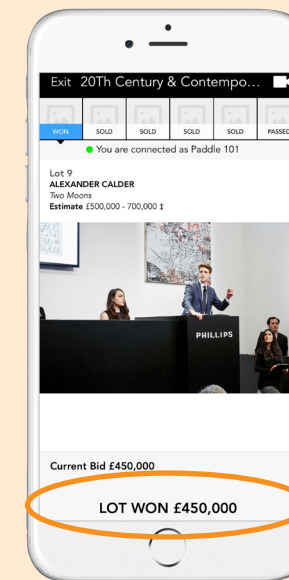

5

恭喜, 您赢得竞拍!