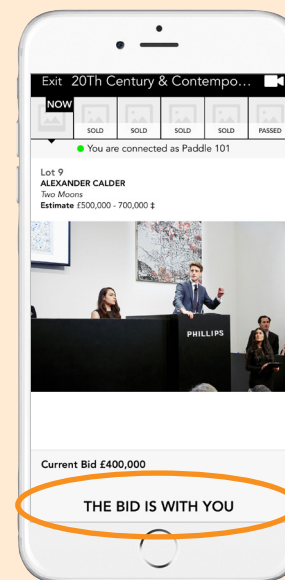

1

透过拍卖页面参与实时竞拍

2

向右滑动即可出价

3

出价正在等待确认

4

出价领先

5

恭喜, 您赢得竞拍!