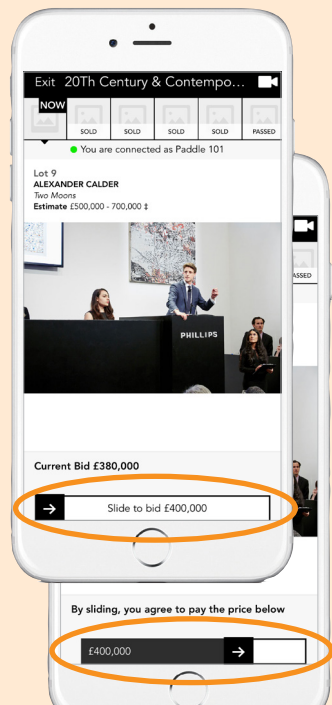

5

恭喜,您赢得竞拍!

Current Lot 49 49/210
JULIAN OPIE
Watching Suzanne (back) No.1-10, 2006
Estimate £20,000-£30,000

Your Bid: £16,000

YOU WON LOT 49!

You should receive an email with more instructions.

1:24:38 PM £16,000
Paddle #102 (You)

1:24:07 PM £15,000
Floor bid

1:23:25 PM £14,000
Paddle #102 (You)

1

透过拍卖页面参与实时竞拍

2

向右滑动即可出价

3

出价正在等待确认