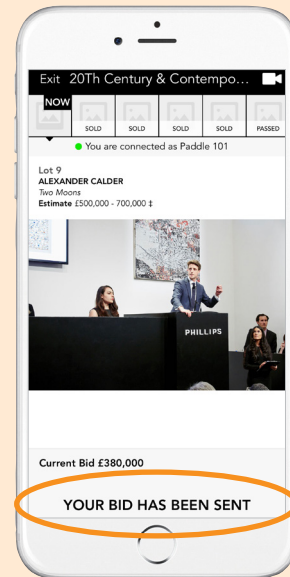

YOU WON LOT 49!

You should receive an email with more instructions.

1:24:38 PM £16,000  
Paddle #102 (You)

1:24:07 PM £15,000  
Floor bid

1:23:25 PM £14,000  
Paddle #102 (You)

# 如何參與實時競投拍賣：手機

PHILLIPS

1

透過拍賣頁面參與實時競投

2

向右滑動即可出價

3

出價正在等待確認

4

出價領先

5

恭喜, 您贏得競拍!