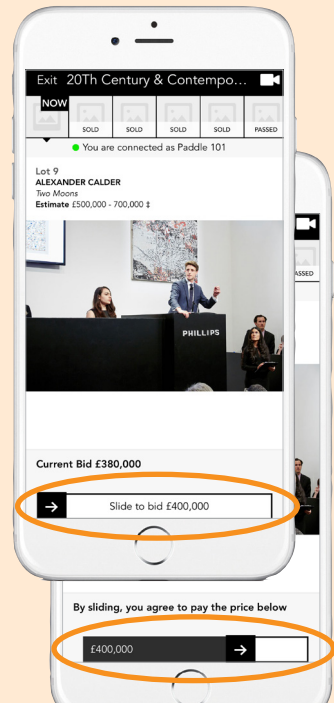

YOU WON LOT 49!

You should receive an email with more instructions.

1:24:38 PM £16,000  
Paddle #102 (You)

1:24:07 PM £15,000  
Floor bid

1:23:25 PM £14,000  
Paddle #102 (You)

# 如何參與實時競投拍賣：手機

PHILLIPS

1

透過拍賣頁面參與實時競投

2

向右滑動即可出價

3

出價正在等待確認

4

出價領先

5

恭喜, 您贏得競拍!