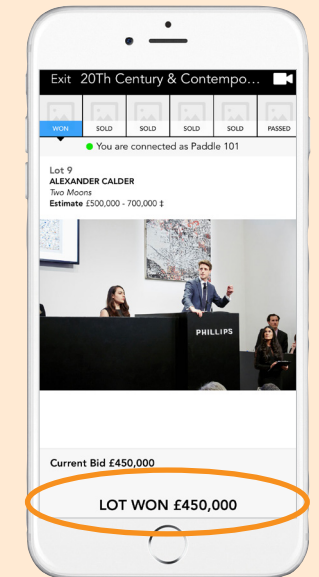

YOU WON LOT 49!

You should receive an email with more instructions.

1:24:38 PM £16,000  
Paddle #102 (You)

1:24:07 PM £15,000  
Floor bid

1:23:25 PM £14,000  
Paddle #102 (You)

# 如何參與實時競投拍賣：手機

PHILLIPS

1

透過拍賣頁面參與實時競投

2

向右滑動即可出價

3

出價正在等待確認

4

出價領先

5

恭喜, 您贏得競拍!